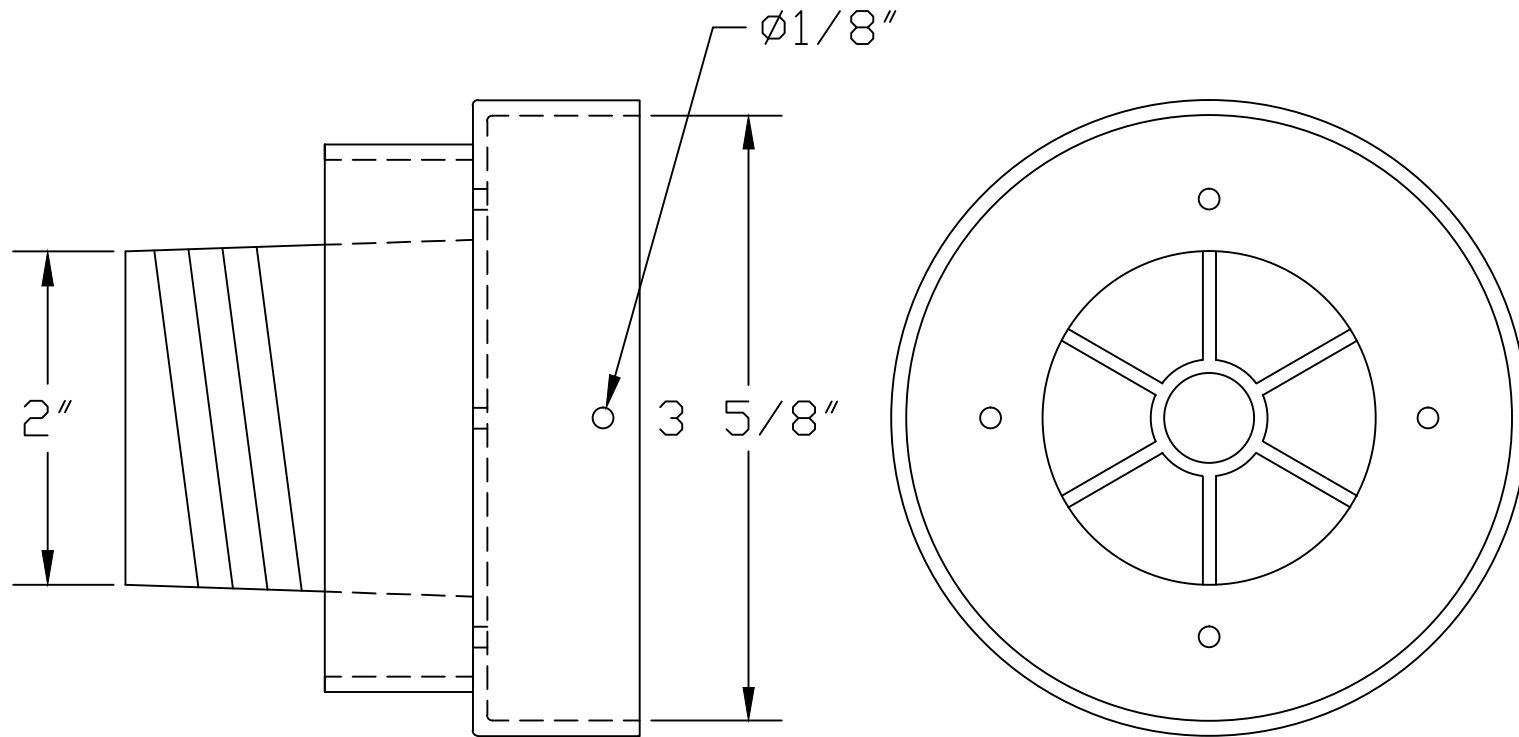

USER:

DATE:

NUMBER:

**Grillworks, Inc.**

STYLE:	MODEL: <b>LARGE COUPLER</b>	1609 Halbur Road Marshall, MN 56258	Tel. (507)-532-3524 Fax. (507)-532-3526
ITEM CODE:	SPECIES:	ENGINEER: <b>K. IDSO</b>	DWG NO. <b>101909GW02</b> REV.